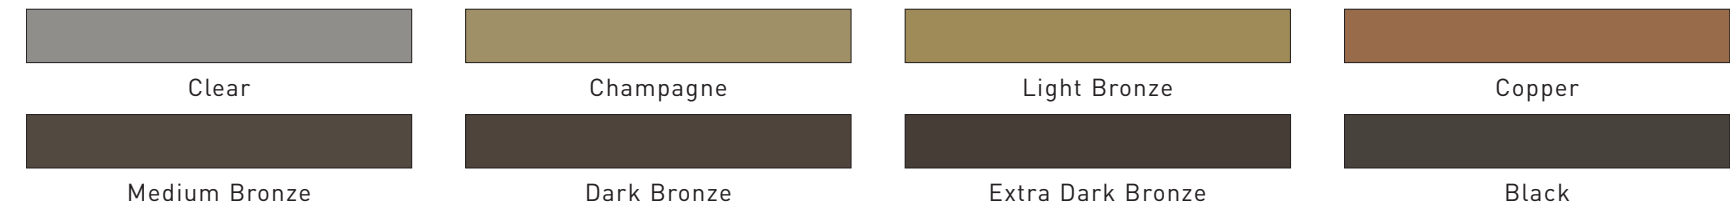

ANODIZED FINISHES

For a durable alternative to paints and organic coatings, our anodized finishes offer a rich matte look that reduces sunlight glare and allows the aluminum to maintain its metallic appearance. In addition to the aesthetically desirable etching, our Anodized Finishes also increase resistance to corrosion and abrasion on the aluminum. This aluminum is 100% recyclable and uses a water-based process with no volatile organic compounds for eco-friendliness.