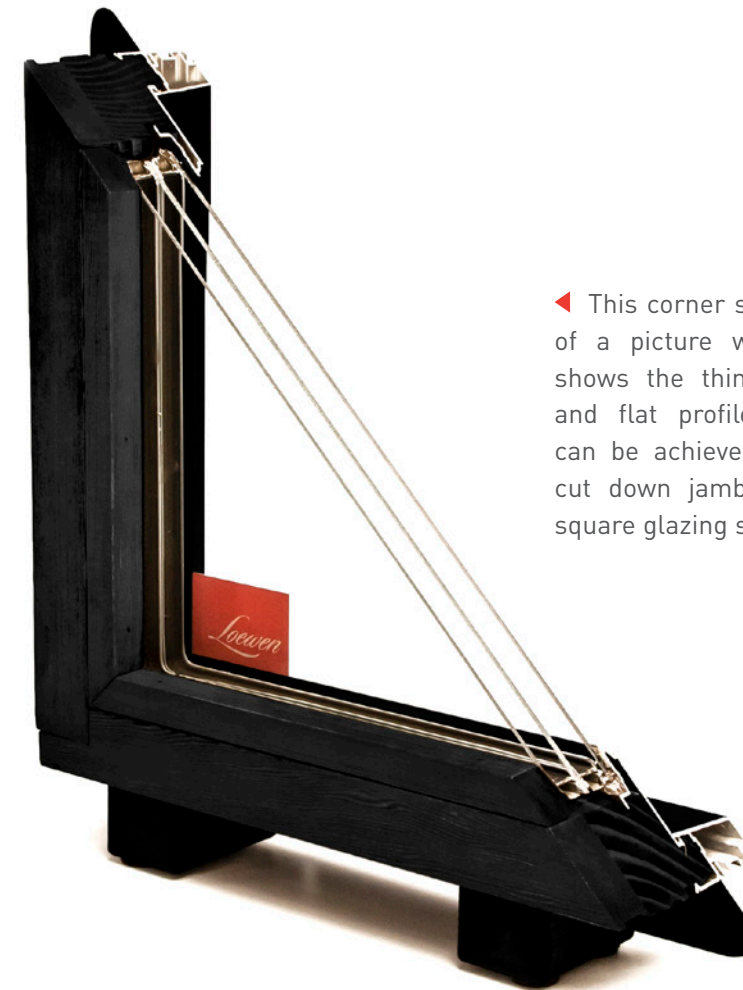

C

Picture units are designed to give maximum views with minimal wood framework. Create large window walls by combining picture, casement and awning windows together.

1

B

Loewen windows can join the narrow trims and sleek molding look of metal frame exteriors, with the textures and warmth of a wood frame. All this without any increased costs or thermal penalties.

◀ This corner sample of a picture window shows the thin lines and flat profile that can be achieved with cut down jambs and square glazing stops.

2

D

E

▲ The use of square interior glazing stops lends itself to a more contemporary design.

## LIFTSLIDE

Loewen LiftSlide doors allow expansive glass panels to roll smoothly and easily into a pocket or a stack. This door not only provides a panoramic view but also extends the living space of your home.